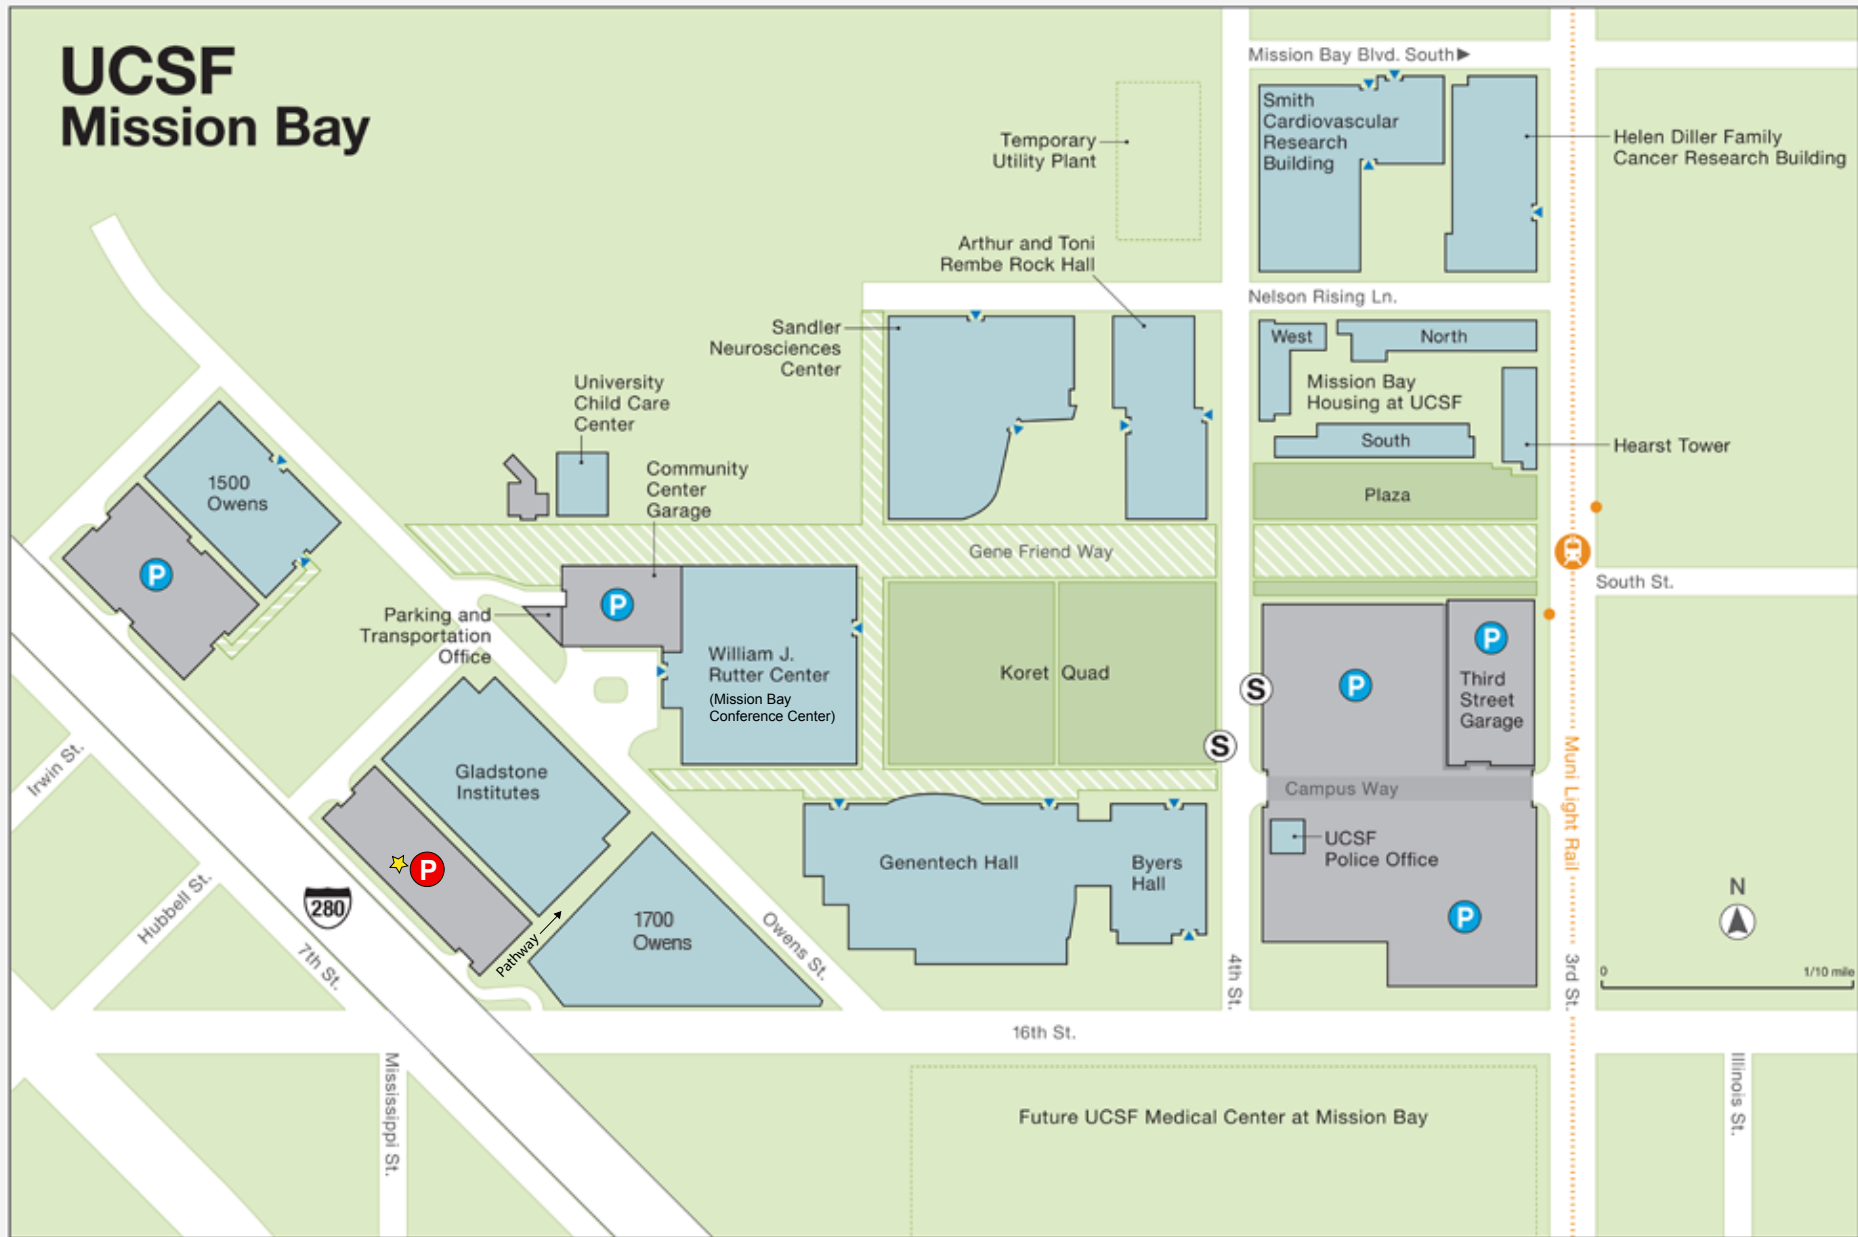

UCSF Mission Bay

- Alexandria Garage**
 1700 Owens Street
 Open Monday - Friday, 7:30 AM - 6:30 PM
 Closed Weekends
- Arthur and Toni Rembe Rock Hall (RH)**
 1550 4th Street
- Byers Hall (BH)**
 1700 4th Street
- Genentech Hall (GH)**
 600 16th Street
 ATM, Genentech Hall Cafe
- Helen Diller Family Cancer Research Building (HD)**
 1450 3rd Street
- J. David Gladstone Institutes (Affiliated)**
 1650 Owens Street
- Mission Bay Housing at UCSF (H)**
 Hearst Tower: 1560 3rd Street
 North: 525 Nelson Rising Lane
 South: 550 Gene Friend Way
 ATM, Caffe Terzetto, Peasant Pies,
 Publico, Subway
 West: 1505 4th Street
- Parking and Transportation Office (PT)**
 1625 Owens Street
- Sandler Neurosciences Center**
 675 Nelson Rising Lane
- Smith Cardiovascular Research Bldg**
 555 Mission Bay Boulevard South
- Third Street Garage**
 1650 3rd Street
- University Child Care Center**
 1555 6th Street
- William J. Rutter Center (CC)**
 1675 Owens Street
 ATM, Conference Center, The Pub,
 Bakar Fitness and Recreation Center

Entrance (Accessible) 
UCSF Shuttle Stop 
Parking 
Muni Light Rail 
Muni Bus Stop 